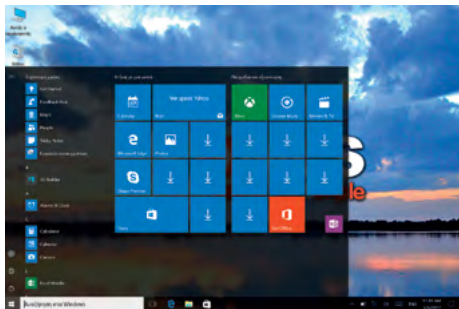

### Structure

- |                        |                                 |
|------------------------|---------------------------------|
| ① 3,5mm earphones slot | ⑧ Speakers                      |
| ② Micro HDMI slot      | ⑨ Activation key /lock          |
| ③ Microphone           | ⑩ Increase/ Decrease volume key |
| ④ Micro USB port       | ⑪ Front camera                  |
| ⑤ USB Type-C port      | ⑫ Rear camera                   |
| ⑥ Micro SD card slot   |                                 |
| ⑦ Micro SIM card slot  |                                 |

When you switch on your phone for the first time, press key number (9) and hold to activate.

At the initial screen, touch any icon to access the relative application.

## Windows environment

At the initial Windows screen, touch any icon to access the relative application.

**Start Menu** - Tap on the "Start" key on the taskbar. You'll find the applications you use more often on the left side, the list of All Applications, as well as the shortcuts to other locations on your computer, such as File Search and Settings.